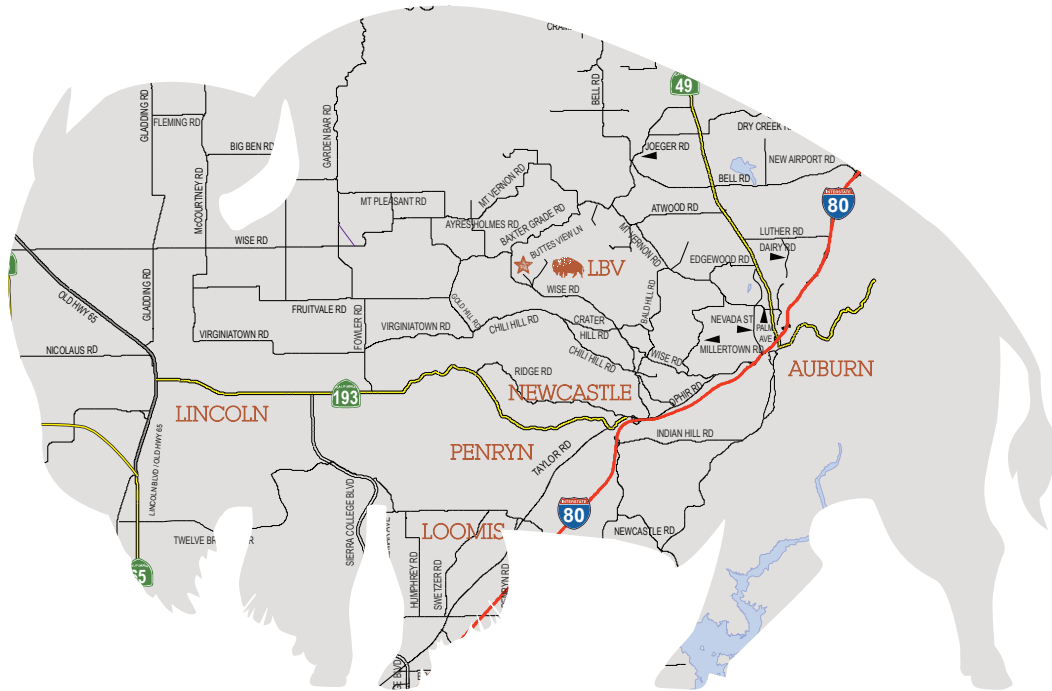

# LONE BUFFALO VINEYARDS

## DIRECTIONS TO LONE BUFFALO VINEYARDS

### FROM I-80 EAST

- Exit 193 W/Lincoln
- Go Straight at the Stop Sign onto **Ophir Road**
- Go **0.3 Miles**, turn Left onto **Lozanos Road**
- Go **0.9 Miles** to Stop Sign, turn Left onto **Lozanos**
- Stay Right at the "Wine Trails" Sign on **Lozanos**
- Go **0.5 Miles**, turn Left onto **Wise Road**
- Go **2.5 Miles**, turn Right onto **Buttes View Lane**

### FROM I-80 WEST

- Take the Exit toward **Lincoln Boulevard**
- Turn Right onto **Lincoln Boulevard**
- Turn Right onto **Ferrari Ranch Road**
- Turn Right onto **CA-193 E/Lincoln Newcastle Hwy**
- Turn Left onto **Fowler Road**
- Turn Right onto **Fruitvale Road**
- Turn Left onto **Gold Hill Road**
- Take the 2nd Right onto **Wise Road**
- Turn Right to stay on **Wise Road**
- Destination will be on the Left